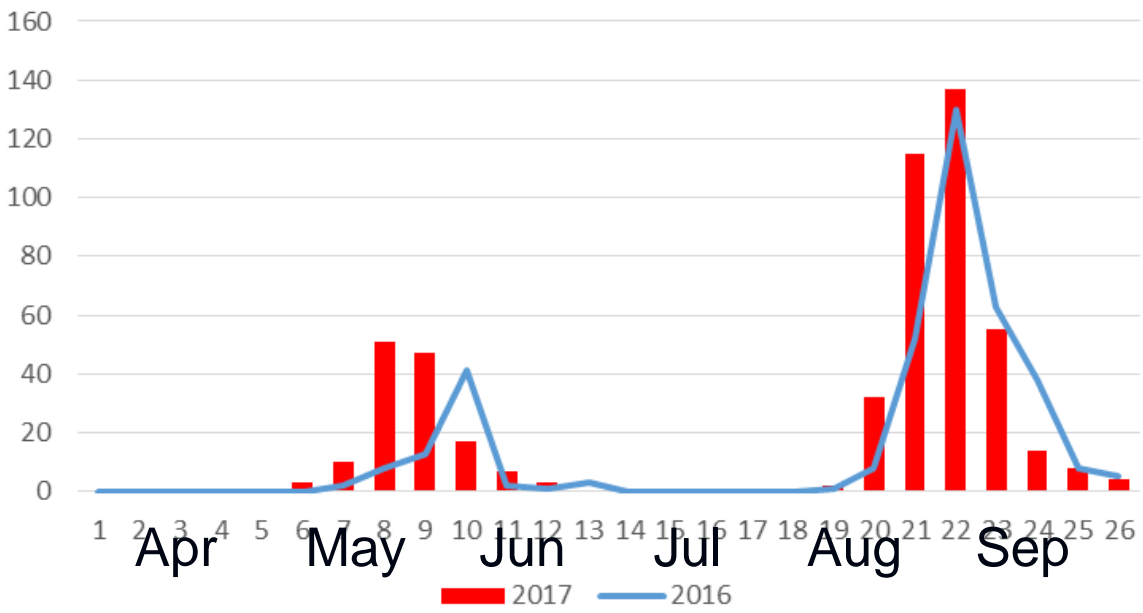

For most species the 2017 season was **c.2 weeks earlier** than 2016

Large Skipper

+82 %

Grizzled Skipper

+21 %

Orange Tip

+37 %

BC Priority status	Low
No of 2016 records	1,242
No of 2016 individuals	2,132
No of 2016 tetrads	266
No of post 2005 tetrads	904

Brimstone

Small White

Distribution

Dingy Skipper

Population

○ average (Hants) ● Noar Hill ■ England

Distribution

Grizzled Skipper

Population

○ average (Hants) ● Magdalen Hill Down ■ England

Distribution

Chalk Hill Blue

Population

○ average (Hants) ● Magdalen Hill Down ■ England

Distribution

Adonis Blue

Adonis Blue

Distribution

White-letter Hairstreak

Distribution

Brown Hairstreak

Distribution

Duke of Burgundy

Population