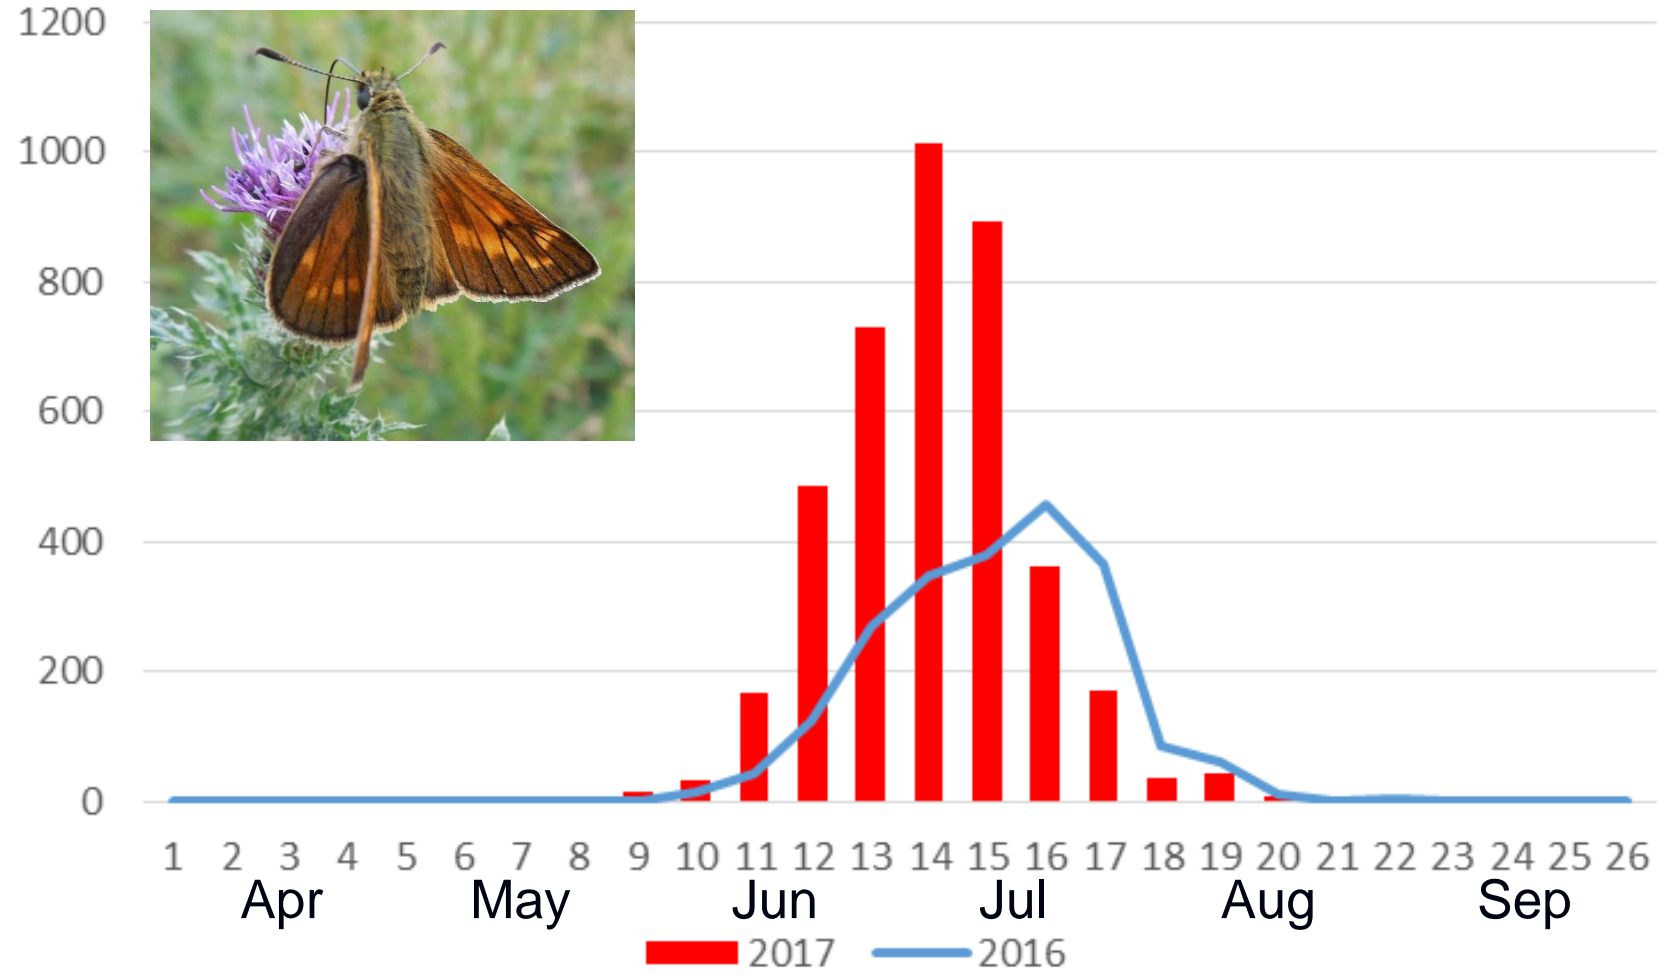

**Butterfly
Conservation**

2017 Butterfly Season

Total butterflies on transect

136894 Total butterflies on transect 2016

228986 Total butterflies on transect 2017

+67.27%

Small Skipper

+24 %

For most species the 2017 season was **c.2 weeks earlier** than 2016

Large Skipper

+82 %

Grizzled Skipper

+21 %

Orange Tip

+37 %

BC Priority status	Low
No of 2016 records	1,242
No of 2016 individuals	2,132
No of 2016 tetrads	266
No of post 2005 tetrads	904

Earliest on Database	10 Mar 1990		
Earliest 2016	01 Apr Horndean Peter Laversha		
Latest 2016	05 Jul Hazleton Common Joy Spiller		
Latest on Database	22 Sep 2011		
Transect Site Trends	Down > 20%	Within ± 20%	Up > 20%
	31	33	26