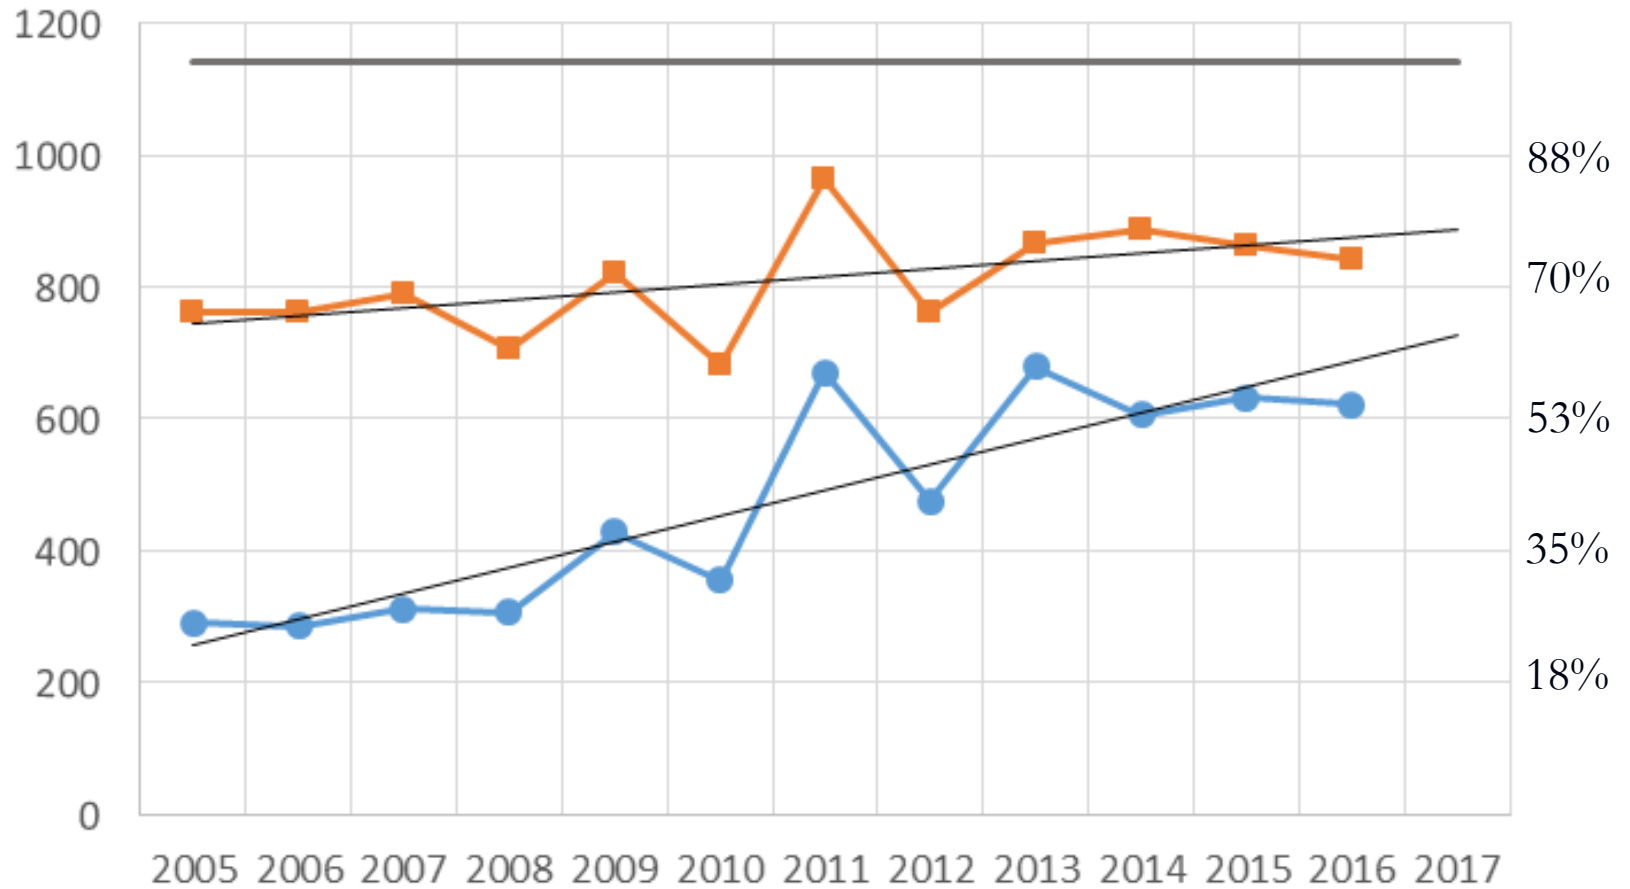

Small White