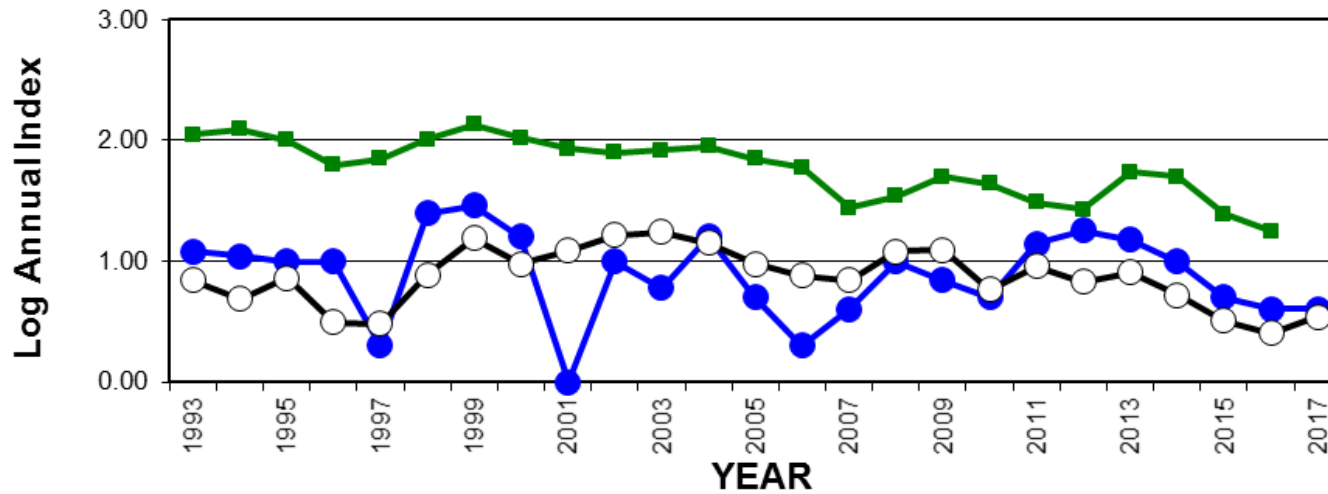

Glanville Fritillary

Distribution

Wall

Population

○ average (Hants & IoW) ● Bonchurch Down ■ England

Distribution

Red Admiral

Population