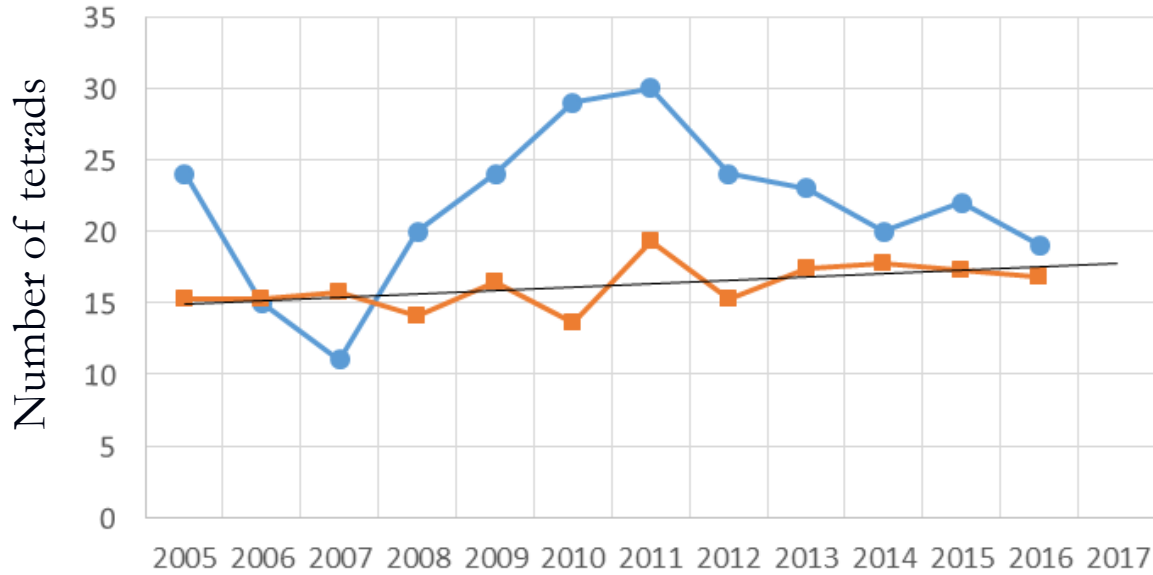

For most species the 2017 season was **c.2 weeks earlier** than 2016

Large Skipper

+82 %

Grizzled Skipper

+21 %

Orange Tip

+37 %

BC Priority status	Low
No of 2016 records	1,242
No of 2016 individuals	2,132
No of 2016 tetrads	266
No of post 2005 tetrads	904

Adonis Blue

Distribution

White-letter Hairstreak

Distribution

Brown Hairstreak

Distribution

Duke of Burgundy

Population