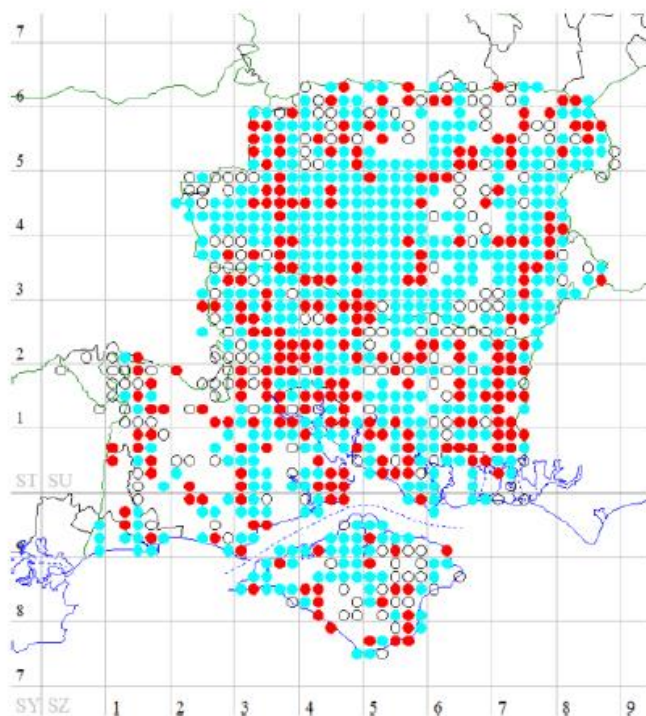

**Butterfly
Conservation**

2017 Butterfly Season

Total butterflies on transect

136894 Total butterflies on transect 2016

228986 Total butterflies on transect 2017

+67.27%

Small Skipper

+24 %

For most species the 2017 season was **c.2 weeks earlier** than 2016

Large Skipper

+82 %

Grizzled Skipper

+21 %

Orange Tip

+37 %

BC Priority status	Low
No of 2016 records	1,242
No of 2016 individuals	2,132
No of 2016 tetrads	266
No of post 2005 tetrads	904

Earliest on Database	10 Mar 1990		
Earliest 2016	01 Apr Horndean Peter Laversha		
Latest 2016	05 Jul Hazleton Common Joy Spiller		
Latest on Database	22 Sep 2011		
Transect Site Trends	Down > 20%	Within ± 20%	Up > 20%
	31	33	26

Brimstone

Small White

Distribution

Dingy Skipper

Population

○ average (Hants) ● Noar Hill ■ England

Distribution

Grizzled Skipper