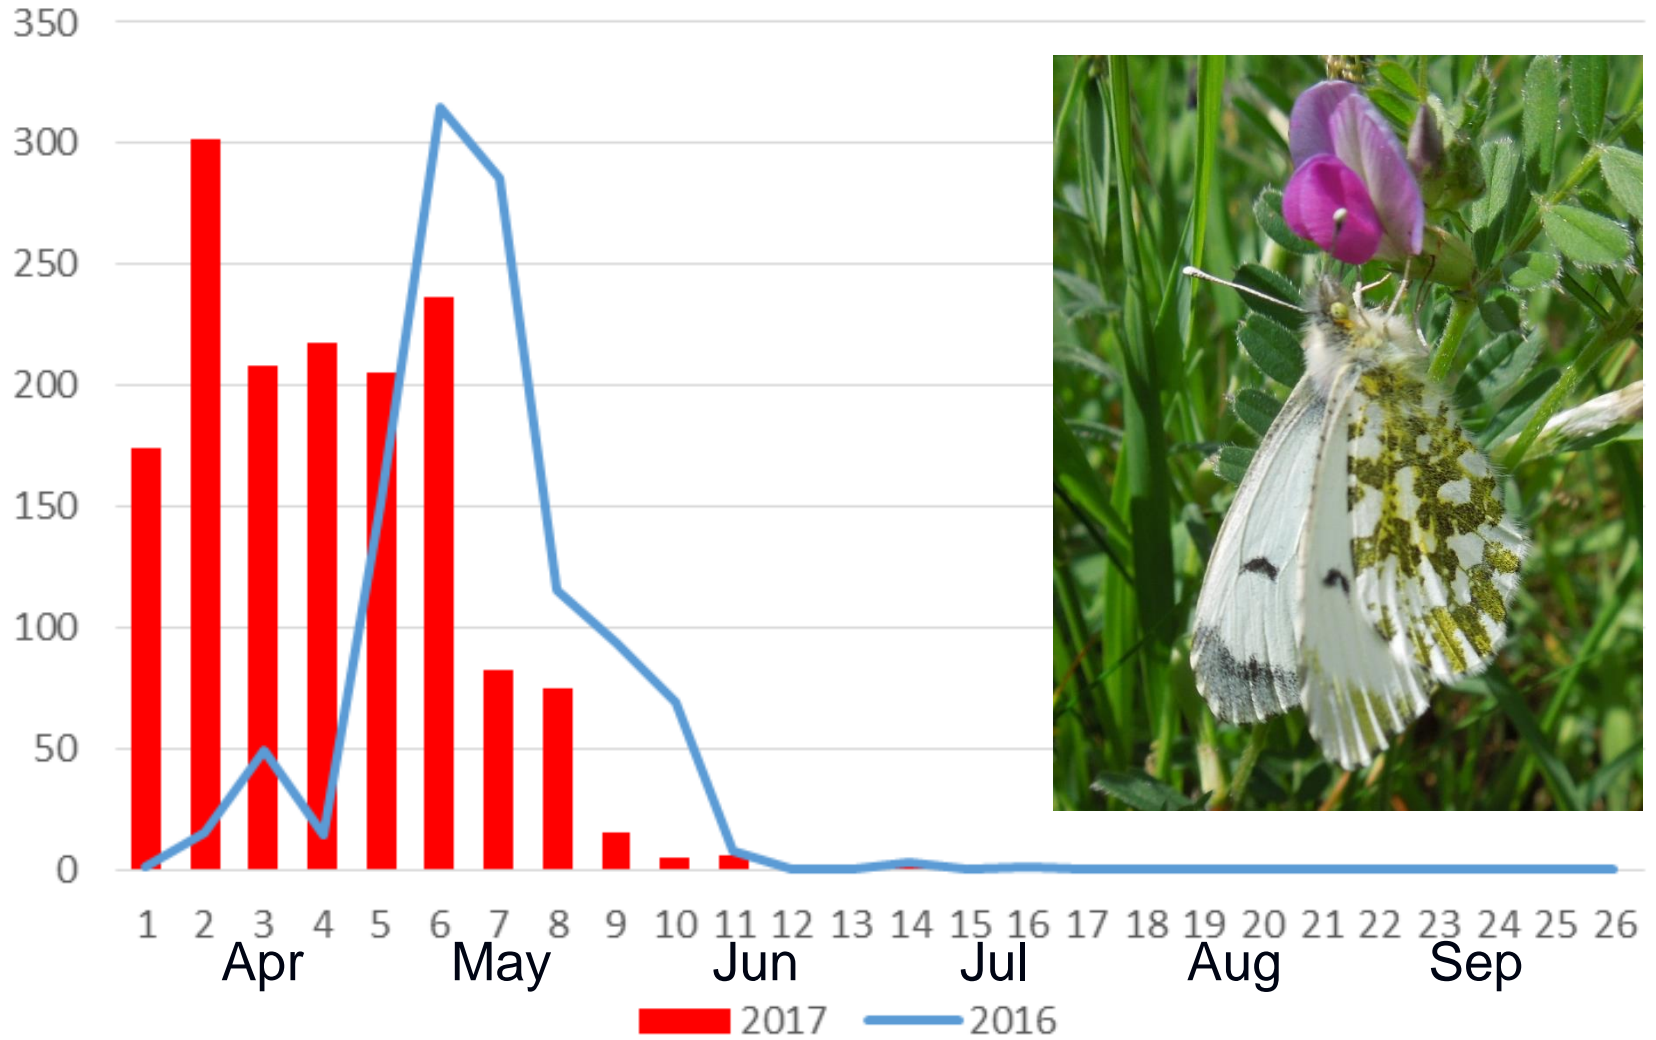

**Butterfly
Conservation**

2017 Butterfly Season

Total butterflies on transect

136894 Total butterflies on transect 2016

228986 Total butterflies on transect 2017

+67.27%

Small Skipper

+24 %

For most species the 2017 season was **c.2 weeks earlier** than 2016

Large Skipper

+82 %

Grizzled Skipper

+21 %

Orange Tip

+37 %

BC Priority status	Low
No of 2016 records	1,242
No of 2016 individuals	2,132
No of 2016 tetrads	266
No of post 2005 tetrads	904

Earliest on Database	10 Mar 1990		
Earliest 2016	01 Apr Horndean Peter Laversha		
Latest 2016	05 Jul Hazleton Common Joy Spiller		
Latest on Database	22 Sep 2011		
Transect Site Trends	Down > 20%	Within ± 20%	Up > 20%
	31	33	26