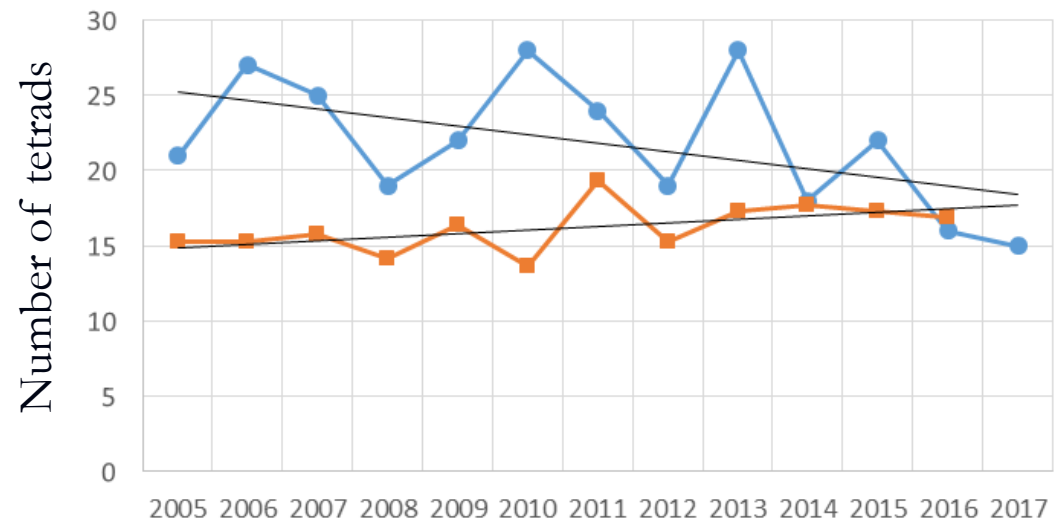

For most species the 2017 season was **c.2 weeks earlier** than 2016

Large Skipper

+82 %

Grizzled Skipper

+21 %

Orange Tip

+37 %

BC Priority status	Low
No of 2016 records	1,242
No of 2016 individuals	2,132
No of 2016 tetrads	266
No of post 2005 tetrads	904

Brimstone

Small White

Distribution

Dingy Skipper

Population

○ average (Hants) ● Noar Hill ■ England

Distribution

Grizzled Skipper

Population

○ average (Hants) ● Magdalen Hill Down ■ England

Distribution

Chalk Hill Blue

Population

○ average (Hants) ● Magdalen Hill Down ■ England

Distribution

Adonis Blue