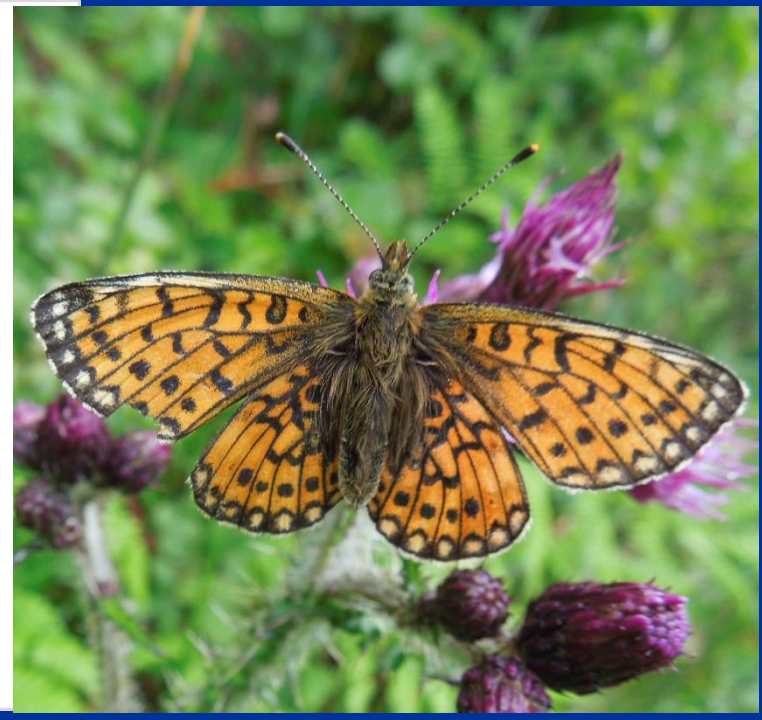

Distribution

Small Pearl-bordered Fritillary