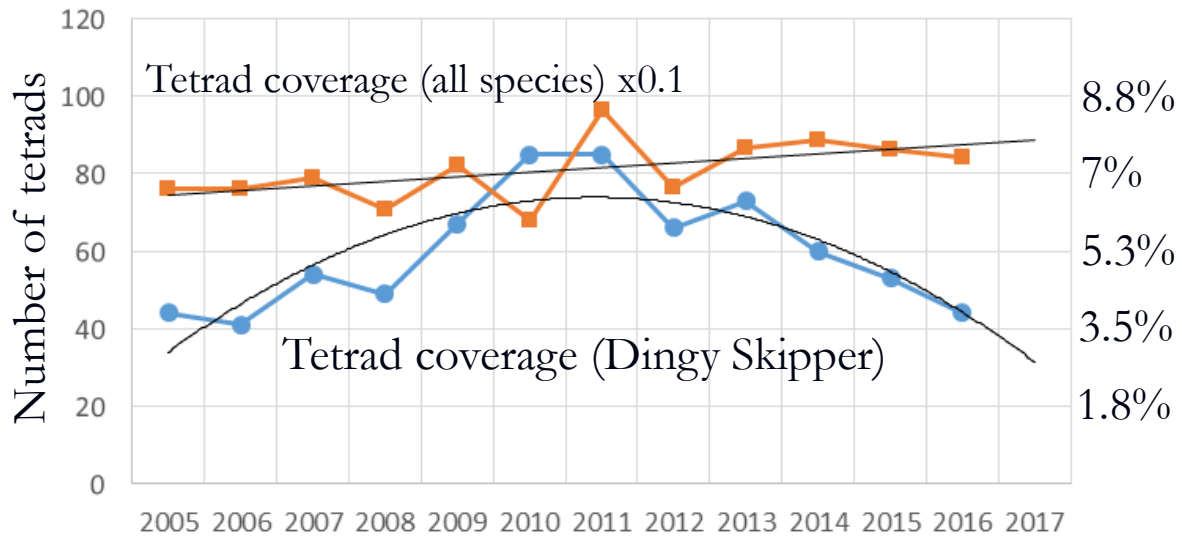

For most species the 2017 season was **c.2 weeks earlier** than 2016

Large Skipper

+82 %

Grizzled Skipper

+21 %

Orange Tip

+37 %

BC Priority status	Low
No of 2016 records	1,242
No of 2016 individuals	2,132
No of 2016 tetrads	266
No of post 2005 tetrads	904

Brimstone

Small White

Distribution

Dingy Skipper

Population

○ average (Hants) ● Noar Hill ■ England

Distribution

Grizzled Skipper