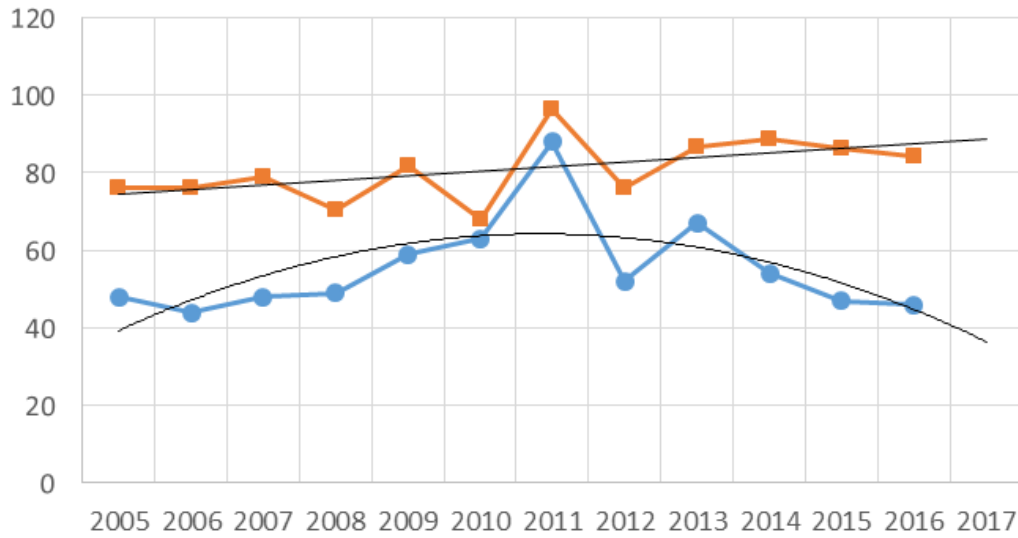

For most species the 2017 season was **c.2 weeks earlier** than 2016

Large Skipper

+82 %

Grizzled Skipper

+21 %

Orange Tip

+37 %

BC Priority status	Low
No of 2016 records	1,242
No of 2016 individuals	2,132
No of 2016 tetrads	266
No of post 2005 tetrads	904

Earliest on Database	10 Mar 1990		
Earliest 2016	01 Apr Horndean Peter Laversha		
Latest 2016	05 Jul Hazleton Common Joy Spiller		
Latest on Database	22 Sep 2011		
Transect Site Trends	Down > 20%	Within ± 20%	Up > 20%
	31	33	26

Brimstone

Small White

Distribution

Dingy Skipper

Population

○ average (Hants) ● Noar Hill ■ England

Distribution

Grizzled Skipper