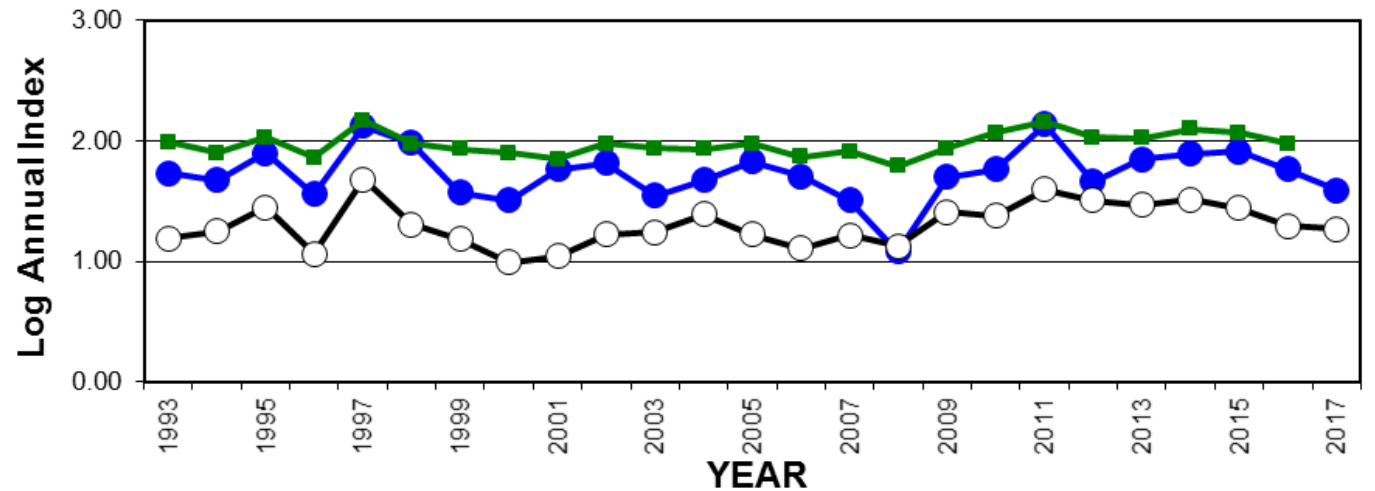

For most species the 2017 season was **c.2 weeks earlier** than 2016

Large Skipper

+82 %

Grizzled Skipper

+21 %

Orange Tip

+37 %

BC Priority status	Low
No of 2016 records	1,242
No of 2016 individuals	2,132
No of 2016 tetrads	266
No of post 2005 tetrads	904

Brimstone

Small White

Distribution

Dingy Skipper

Population

○ average (Hants) ● Noar Hill ■ England

Distribution

Grizzled Skipper