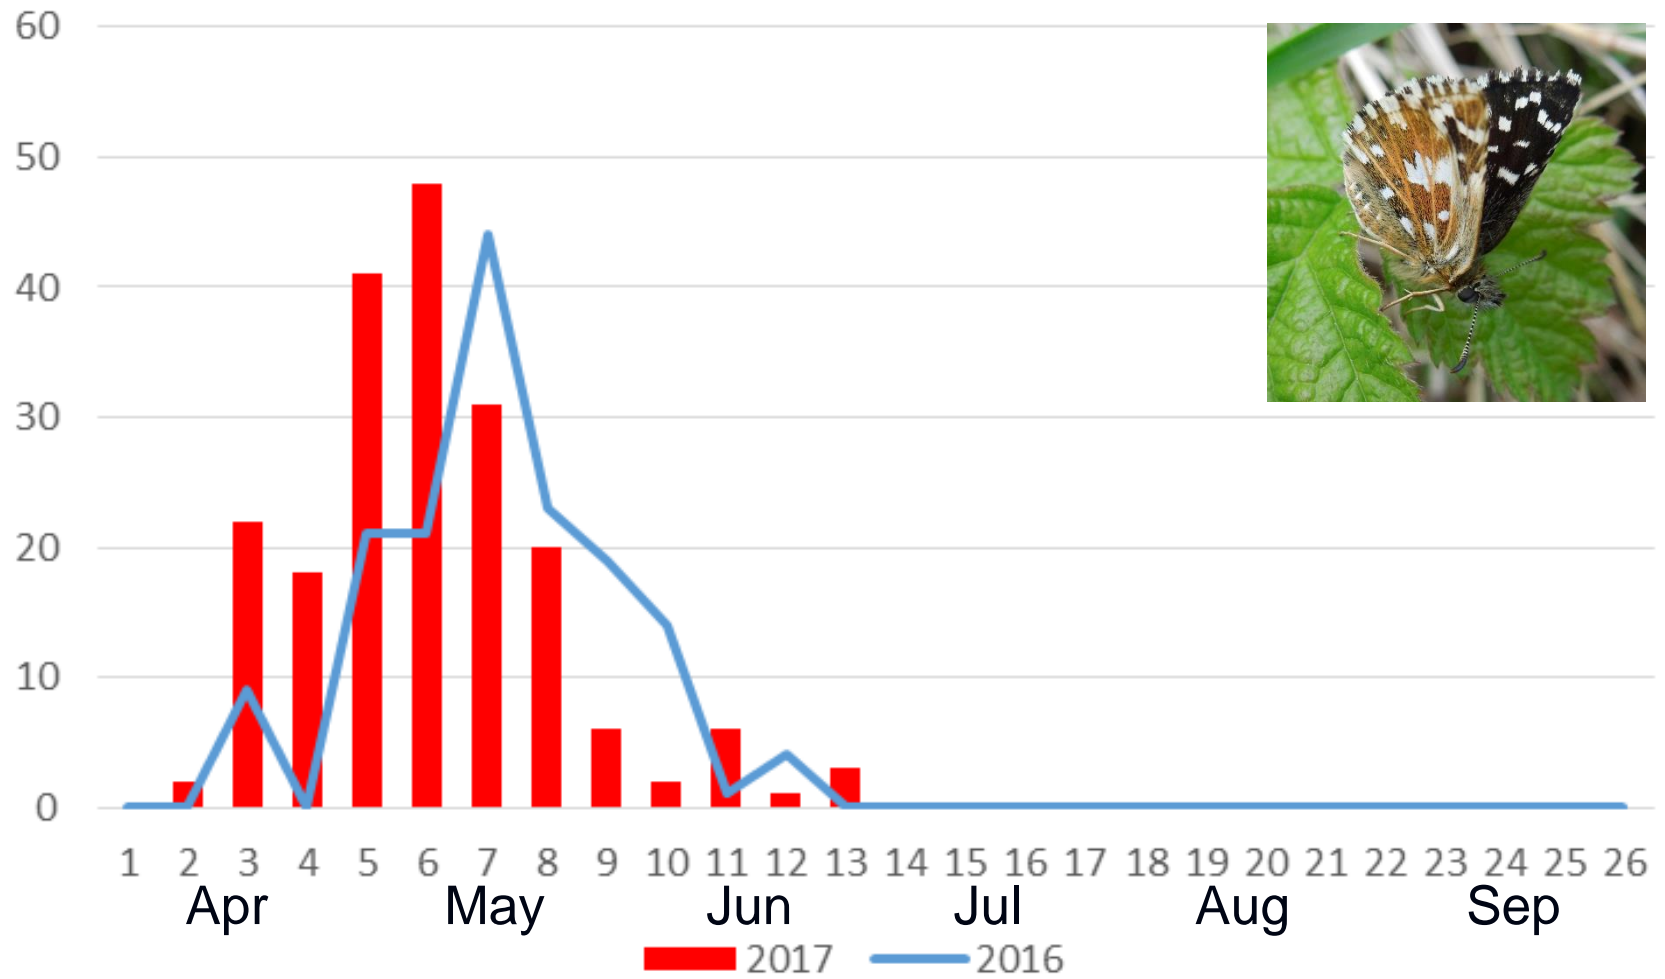

**Butterfly
Conservation**

2017 Butterfly Season

Total butterflies on transect

136894 Total butterflies on transect 2016

228986 Total butterflies on transect 2017

+67.27%

Small Skipper

+24 %

For most species the 2017 season was **c.2 weeks earlier** than 2016

Large Skipper

+82 %

Grizzled Skipper

+21 %

Orange Tip

+37 %

BC Priority status	Low
No of 2016 records	1,242
No of 2016 individuals	2,132
No of 2016 tetrads	266
No of post 2005 tetrads	904

Earliest on Database	10 Mar 1990		
Earliest 2016	01 Apr Horndean Peter Laversha		
Latest 2016	05 Jul Hazleton Common Joy Spiller		
Latest on Database	22 Sep 2011		
Transect Site Trends	Down > 20%	Within ± 20%	Up > 20%
	31	33	26