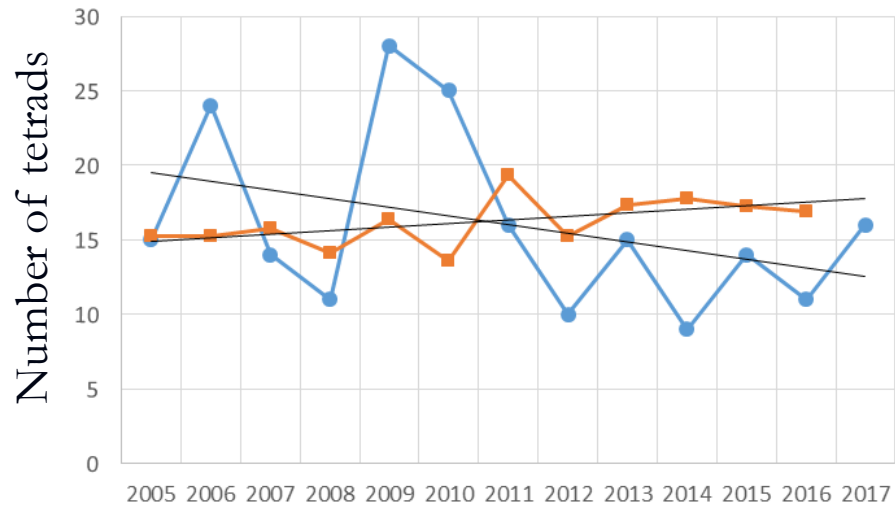

Distribution

White-letter Hairstreak