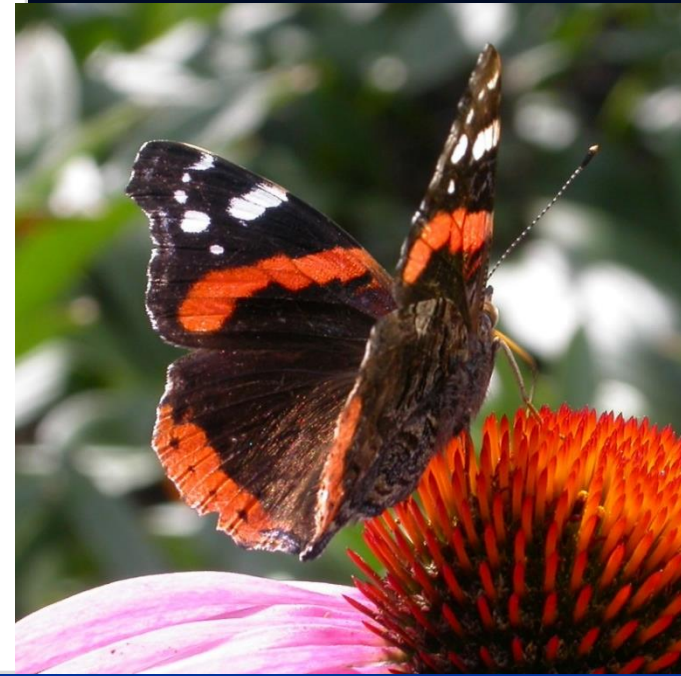

Distribution

Red Admiral