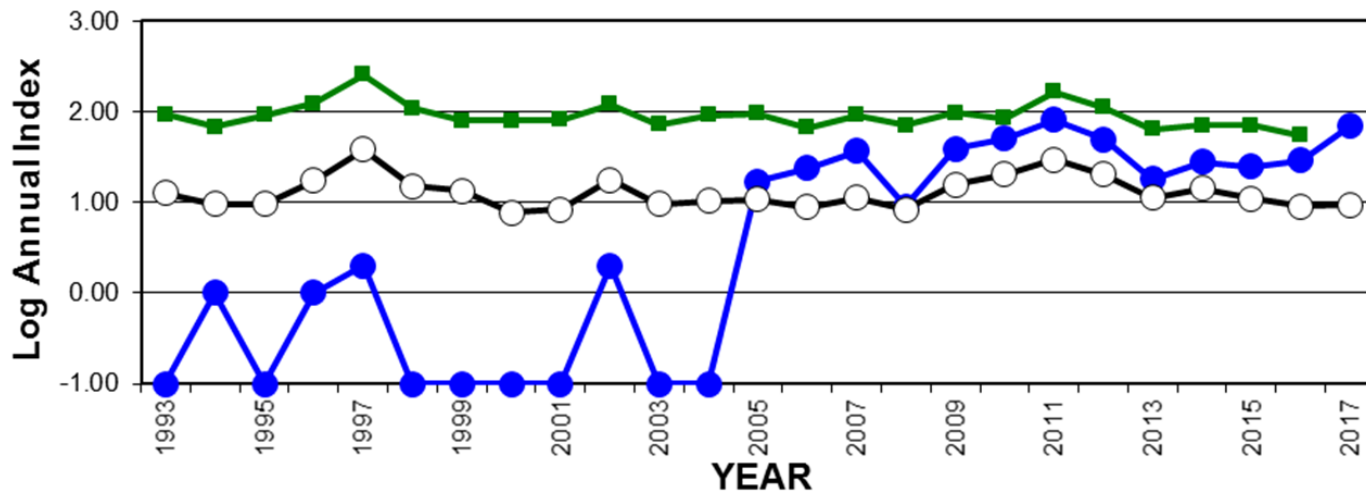

Population

○ average (Hants)   ● Magdalen Hill Down   ■ England