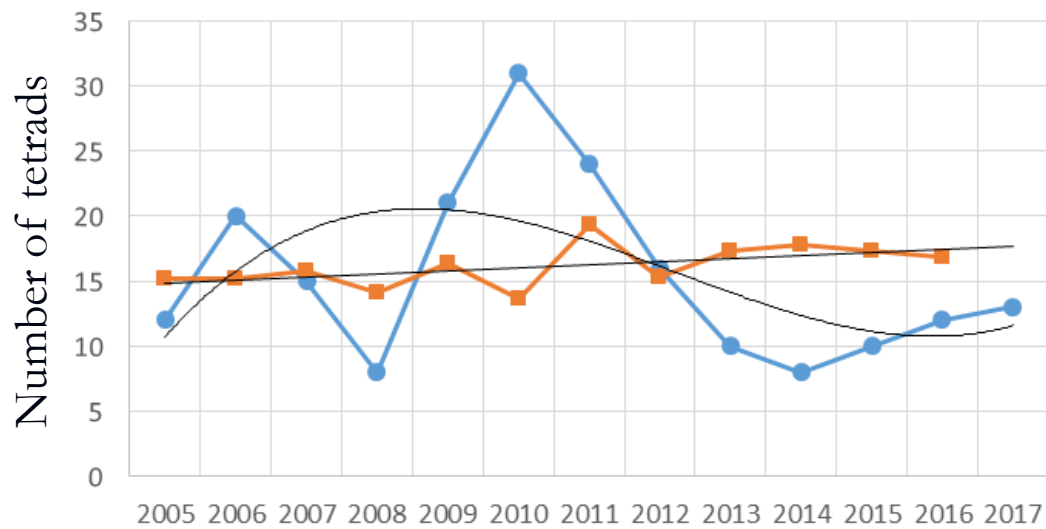

For most species the 2017 season was **c.2 weeks earlier** than 2016

Large Skipper

+82 %

Grizzled Skipper

+21 %

Orange Tip

+37 %

BC Priority status	Low
No of 2016 records	1,242
No of 2016 individuals	2,132
No of 2016 tetrads	266
No of post 2005 tetrads	904

Adonis Blue

Distribution

White-letter Hairstreak

Distribution

Brown Hairstreak

Distribution

Duke of Burgundy

Population

○ average (Hants) ● Noar Hill ■ England

Distribution

Pearl-bordered Fritillary

Distribution

Small Pearl-bordered Fritillary

Distribution

Marsh Fritillary

Distribution

Glanville Fritillary

Distribution

Wall

Population

○ average (Hants & IoW) ● Bonchurch Down ■ England

Distribution

Red Admiral

Population