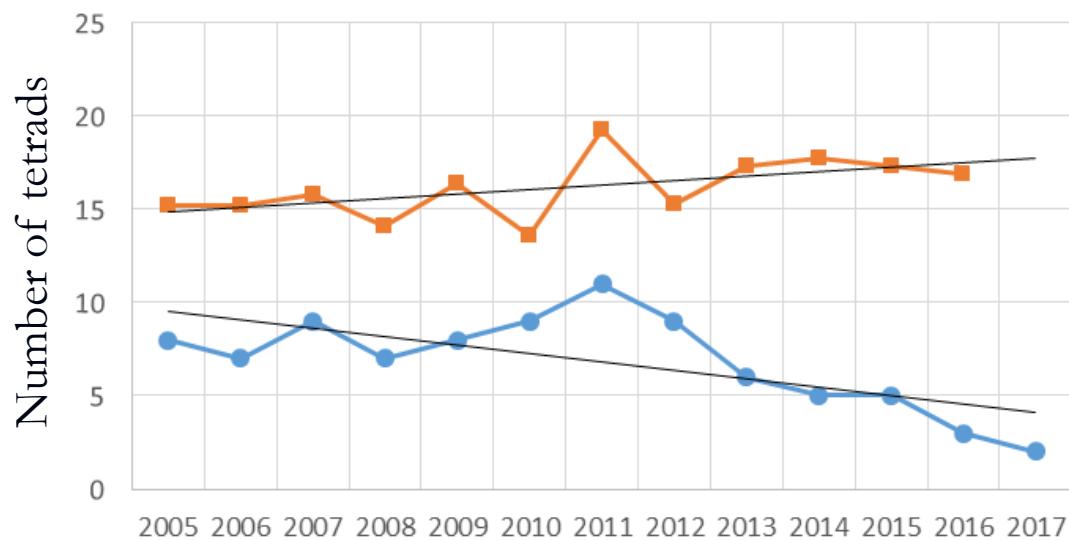

For most species the 2017 season was **c.2 weeks earlier** than 2016

Large Skipper

+82 %

Grizzled Skipper

+21 %

Orange Tip

+37 %

BC Priority status	Low
No of 2016 records	1,242
No of 2016 individuals	2,132
No of 2016 tetrads	266
No of post 2005 tetrads	904

Adonis Blue

Distribution

White-letter Hairstreak

Distribution

Brown Hairstreak

Distribution

Duke of Burgundy

Population

○ average (Hants) ● Noar Hill ■ England

Distribution

Pearl-bordered Fritillary

Distribution

Small Pearl-bordered Fritillary

Distribution

Marsh Fritillary

Distribution

Glanville Fritillary

Distribution

Wall

Population

○ average (Hants & IoW) ● Bonchurch Down ■ England

Distribution

Red Admiral

Population