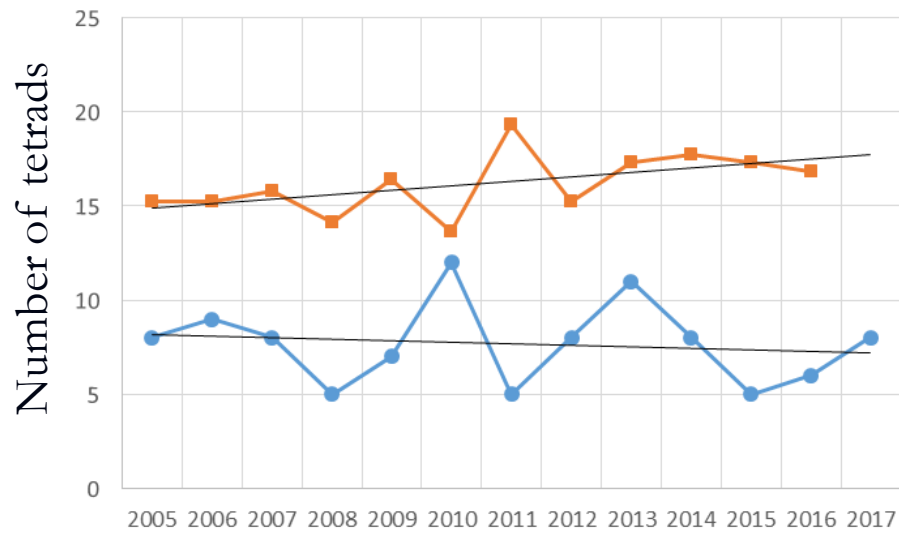

For most species the 2017 season was **c.2 weeks earlier** than 2016

Large Skipper

+82 %

Grizzled Skipper

+21 %

Orange Tip

+37 %

BC Priority status	Low
No of 2016 records	1,242
No of 2016 individuals	2,132
No of 2016 tetrads	266
No of post 2005 tetrads	904

Adonis Blue

Distribution

White-letter Hairstreak

Distribution

Brown Hairstreak

Distribution

Duke of Burgundy

Population