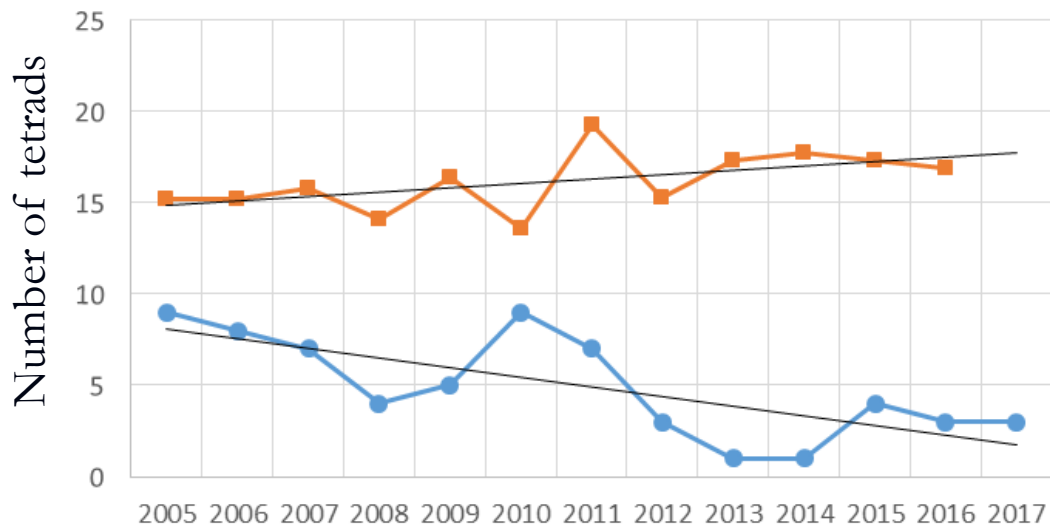

For most species the 2017 season was **c.2 weeks earlier** than 2016

Large Skipper

+82 %

Grizzled Skipper

+21 %

Orange Tip

+37 %

BC Priority status	Low
No of 2016 records	1,242
No of 2016 individuals	2,132
No of 2016 tetrads	266
No of post 2005 tetrads	904

Adonis Blue

Distribution

White-letter Hairstreak

Distribution

Brown Hairstreak

Distribution

Duke of Burgundy

Population

○ average (Hants) ● Noar Hill ■ England

Distribution

Pearl-bordered Fritillary

Distribution

Small Pearl-bordered Fritillary

Distribution

Marsh Fritillary

Distribution

Glanville Fritillary

Distribution

Wall

Population

○ average (Hants & IoW) ● Bonchurch Down ■ England

Distribution

Red Admiral

Population