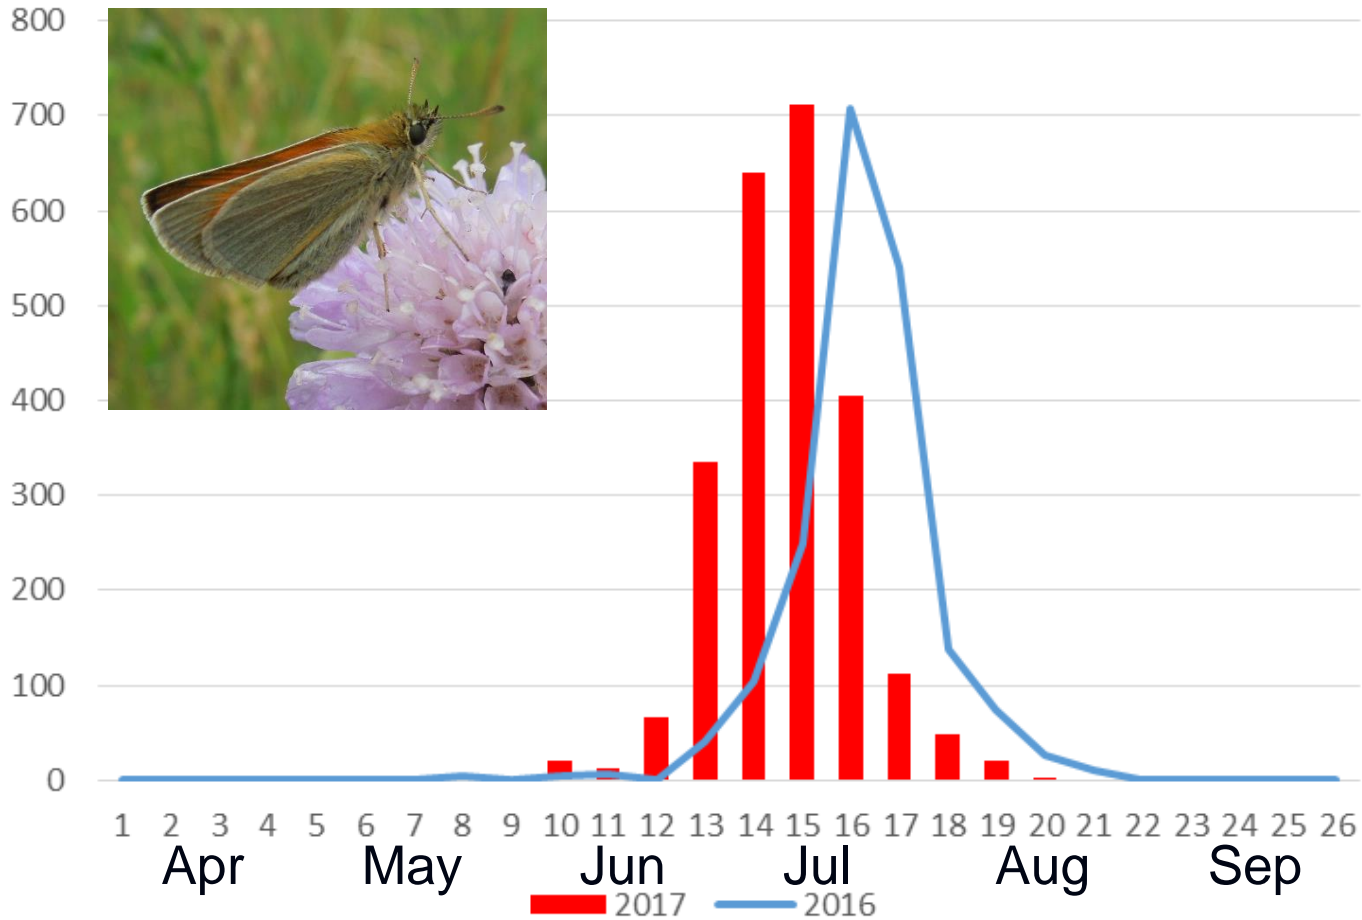

**Butterfly
Conservation**

2017 Butterfly Season

Total butterflies on transect

136894 Total butterflies on transect 2016

228986 Total butterflies on transect 2017

+67.27%

Small Skipper

+24 %

For most species the 2017 season was **c.2 weeks earlier** than 2016

Large Skipper

+82 %

Grizzled Skipper

+21 %

Orange Tip

+37 %

BC Priority status	Low
No of 2016 records	1,242
No of 2016 individuals	2,132
No of 2016 tetrads	266
No of post 2005 tetrads	904

Earliest on Database	10 Mar 1990		
Earliest 2016	01 Apr Horndean Peter Laversha		
Latest 2016	05 Jul Hazleton Common Joy Spiller		
Latest on Database	22 Sep 2011		
Transect Site Trends	Down > 20%	Within ± 20%	Up > 20%
	31	33	26