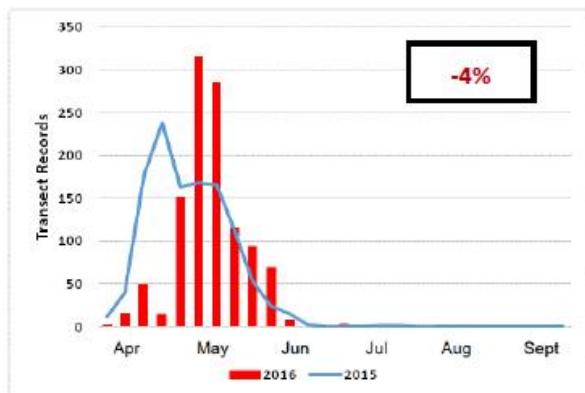

**Butterfly
Conservation**

2017 Butterfly Season

Total butterflies on transect

136894 Total butterflies on transect 2016

228986 Total butterflies on transect 2017

+67.27%

Small Skipper

+24 %

For most species the 2017 season was **c.2 weeks earlier** than 2016

Large Skipper

+82 %

Grizzled Skipper

+21 %

Orange Tip

+37 %

BC Priority status	Low
No of 2016 records	1,242
No of 2016 individuals	2,132
No of 2016 tetrads	266
No of post 2005 tetrads	904

Earliest on Database	10 Mar 1990		
Earliest 2016	01 Apr Horndean Peter Laversha		
Latest 2016	05 Jul Hazleton Common Joy Spiller		
Latest on Database	22 Sep 2011		
Transect Site Trends	Down > 20%	Within ± 20%	Up > 20%
	31	33	26