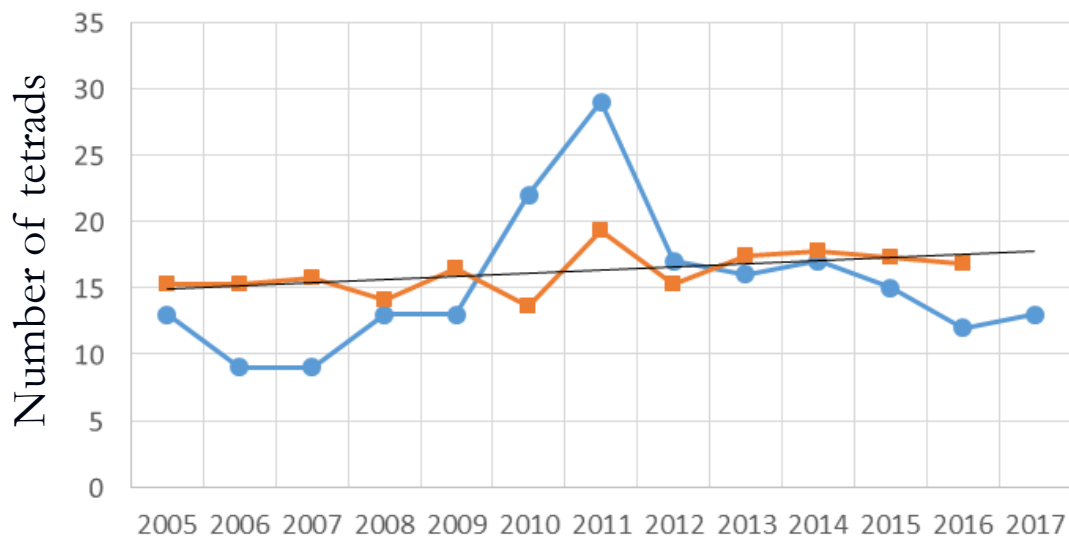

Distribution

Pearl-bordered Fritillary