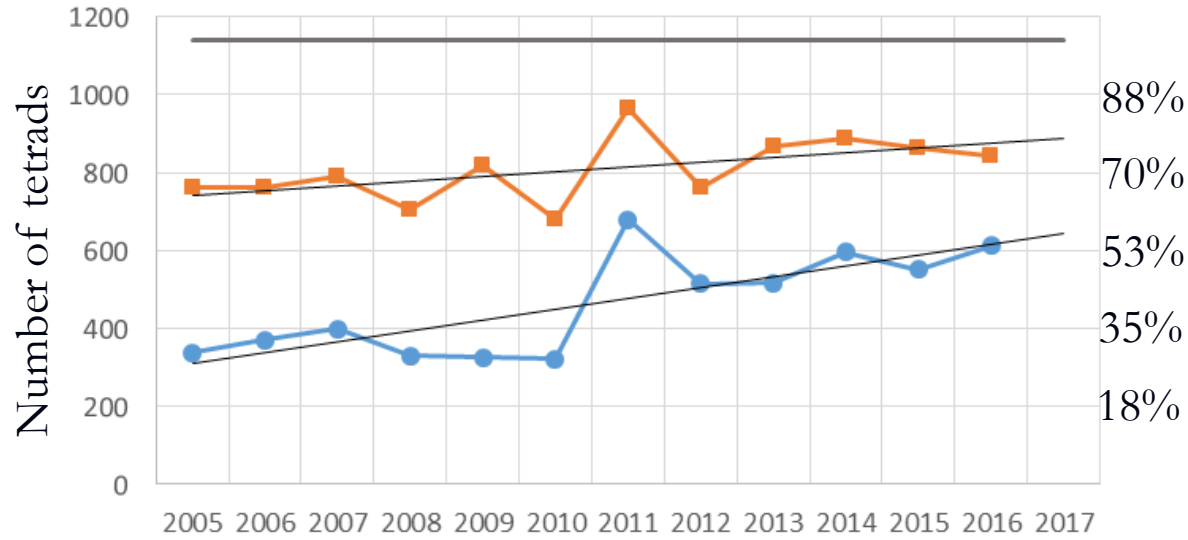

Glanville Fritillary

Distribution

Wall

Population

○ average (Hants & IoW) ● Bonchurch Down ■ England

Distribution

Red Admiral

Population

○ average (Hants) ● Alresford Farm ■ England