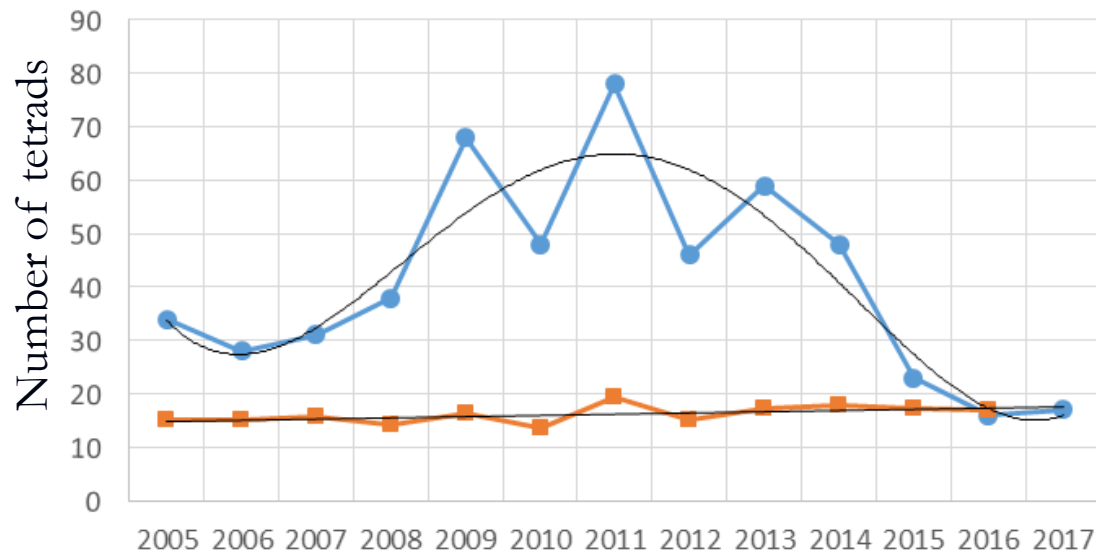

For most species the 2017 season was **c.2 weeks earlier** than 2016

Large Skipper

+82 %

Grizzled Skipper

+21 %

Orange Tip

+37 %

BC Priority status	Low
No of 2016 records	1,242
No of 2016 individuals	2,132
No of 2016 tetrads	266
No of post 2005 tetrads	904

Adonis Blue

Distribution

White-letter Hairstreak

Distribution

Brown Hairstreak

Distribution

Duke of Burgundy

Population

○ average (Hants) ● Noar Hill ■ England

Distribution

Pearl-bordered Fritillary

Distribution

Small Pearl-bordered Fritillary

Distribution

Marsh Fritillary

Distribution

Glanville Fritillary

Distribution

Wall

Population

○ average (Hants & IoW) ● Bonchurch Down ■ England

Distribution

Red Admiral

Population