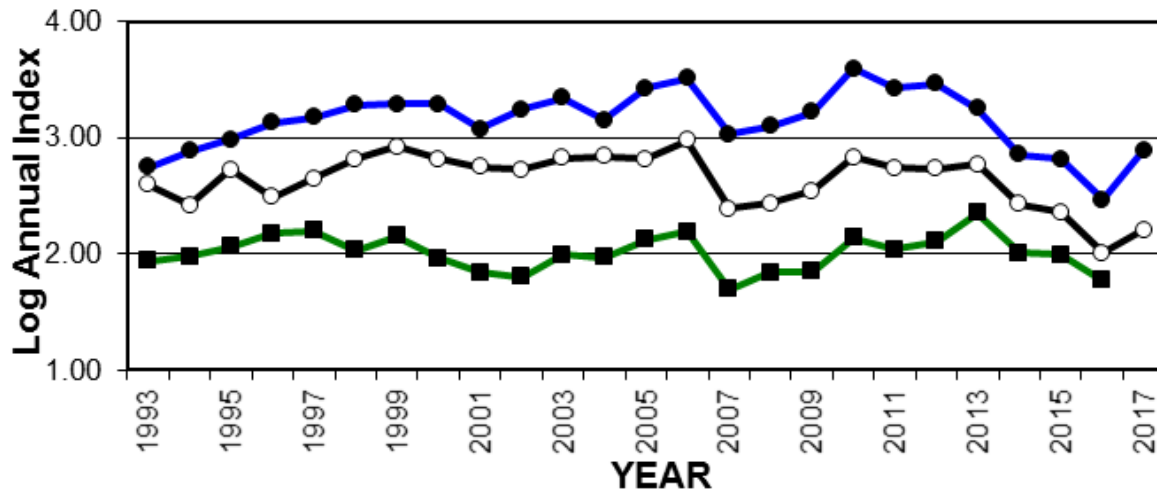

For most species the 2017 season was **c.2 weeks earlier** than 2016

Large Skipper

+82 %

Grizzled Skipper

+21 %

Orange Tip

+37 %

BC Priority status	Low
No of 2016 records	1,242
No of 2016 individuals	2,132
No of 2016 tetrads	266
No of post 2005 tetrads	904

Population

○ average (Hants) ● Magdalen Hill Down ■ England

Distribution

Chalk Hill Blue

Population

○ average (Hants) ● Magdalen Hill Down ■ England

Distribution

Adonis Blue