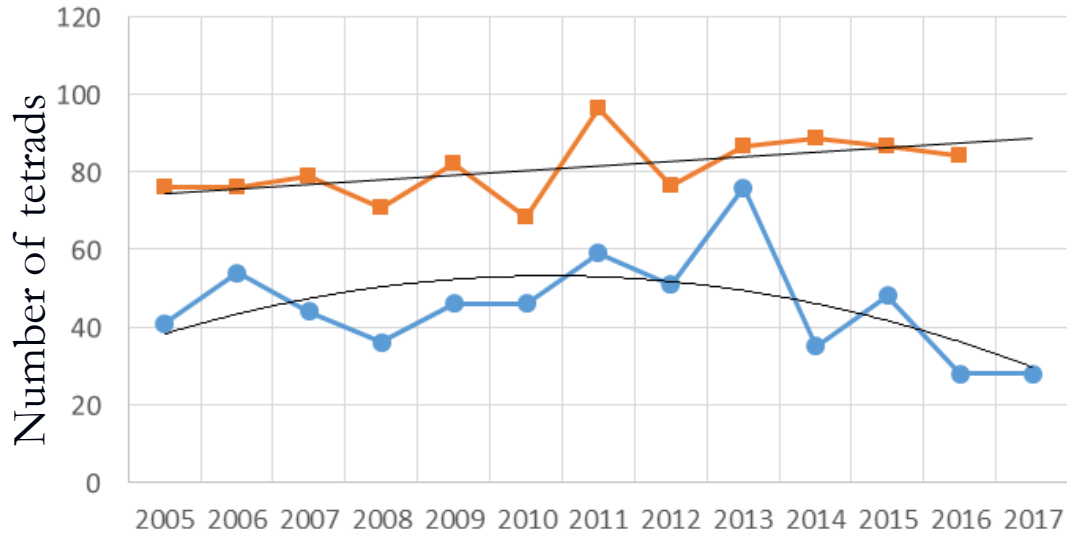

Distribution

Chalk Hill Blue