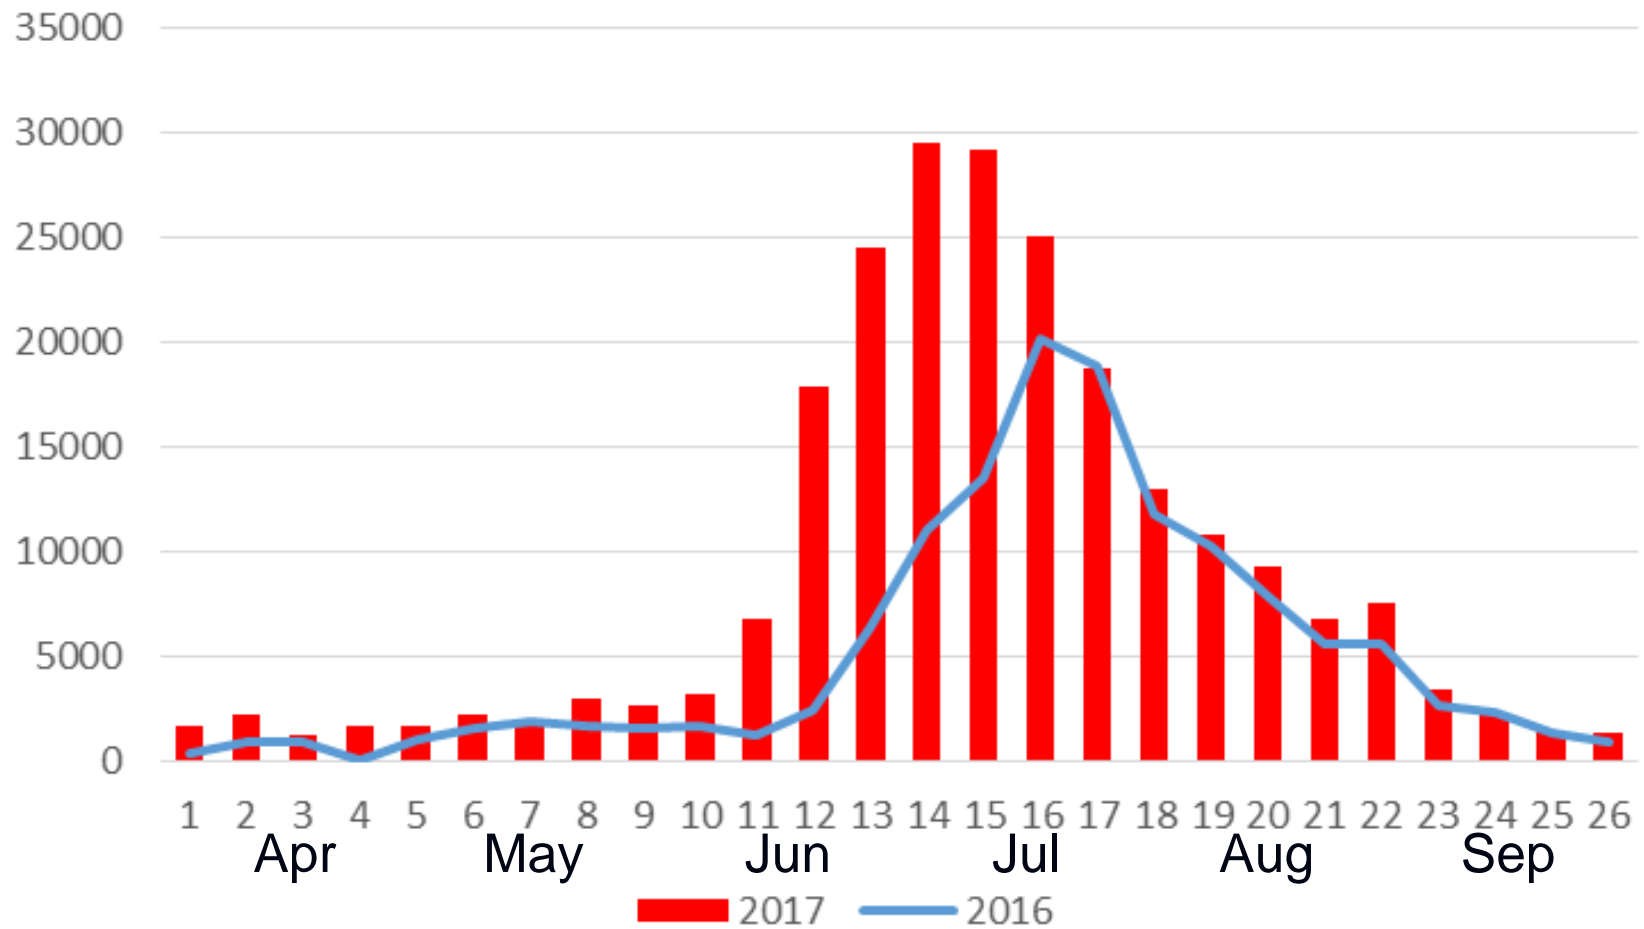

**Butterfly
Conservation**

2017 Butterfly Season

Total butterflies on transect

136894 Total butterflies on transect 2016

228986 Total butterflies on transect 2017

+67.27%

Small Skipper

+24 %

For most species the 2017 season was **c.2 weeks earlier** than 2016

Large Skipper

+82 %

Grizzled Skipper

+21 %

Orange Tip

+37 %

BC Priority status	Low
No of 2016 records	1,242
No of 2016 individuals	2,132
No of 2016 tetrads	266
No of post 2005 tetrads	904

Earliest on Database	10 Mar 1990		
Earliest 2016	01 Apr Horndean Peter Laversha		
Latest 2016	05 Jul Hazleton Common Joy Spiller		
Latest on Database	22 Sep 2011		
Transect Site Trends	Down > 20%	Within ± 20%	Up > 20%
	31	33	26